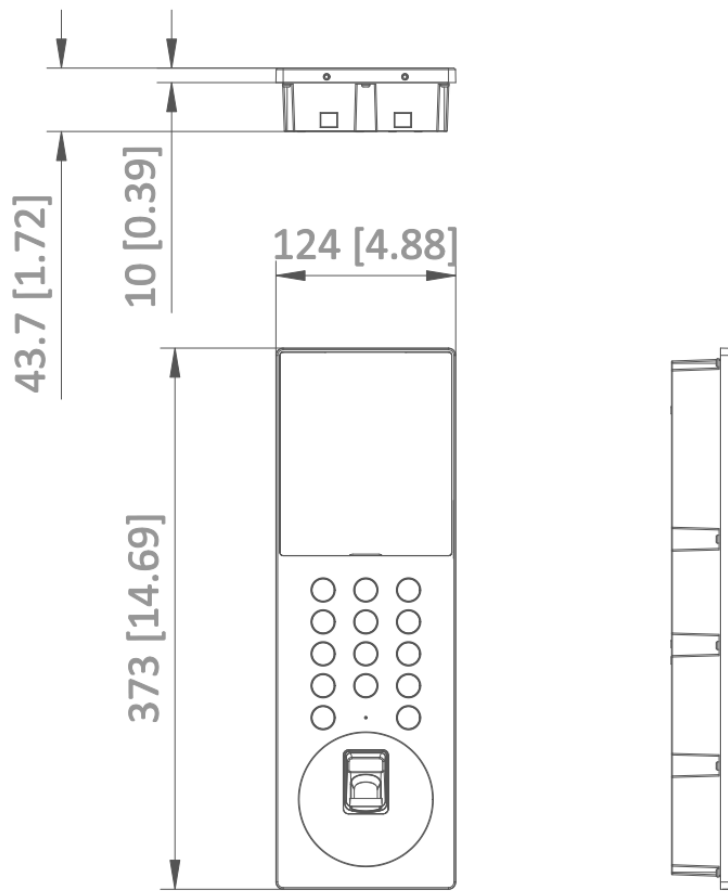

Alarm output	/
Lock control	2 relays, Max. 30 VDC, 2 A
Door contact input	1
<b>General</b>	
Button	Physical buttons
Installation	Flush mounting
Indicator	/
Weight	Net weight: 1.23 kg Gross weight: 1.515 kg
Protective level	IP65
Working temperature	-30 °C to 60 °C (-22 °F to 140 °F)
Working humidity	10% to 90% (no-condensing)
Dimension (W × H × D)	373 mm × 124 mm × 43.7 mm (14.69" × 4.88" × 1.72")
Power supply	12 VDC, 1.5 A
Application environment	Outdoor
Power consumption	≤ 13 W
Language	English, Arabic, European French, Russian, European Spanish, Latin American Spanish, Italian, German, Polish, Turkish, Portuguese, Brazilian Portuguese, Uzbek, Kazakh, Czech, Hungarian, Dutch, Romanian, Bulgarian, Ukrainian, Croatian, Serbian, Greek, Lithuanian, Estonian, Latvian, Norwegian, Danish, Slovenian, Slovak, Hebrew, Swedish, Finnish, Mongolian, Vietnamese, Traditional Chinese (Taiwan), Latin American Spanish

### ▪ Dimension

Unit: mm [inch]

SCALE	1:1
-------	-----

- Accessory
- Optional

DS-KAD40	DS-KABD9203-RS
	