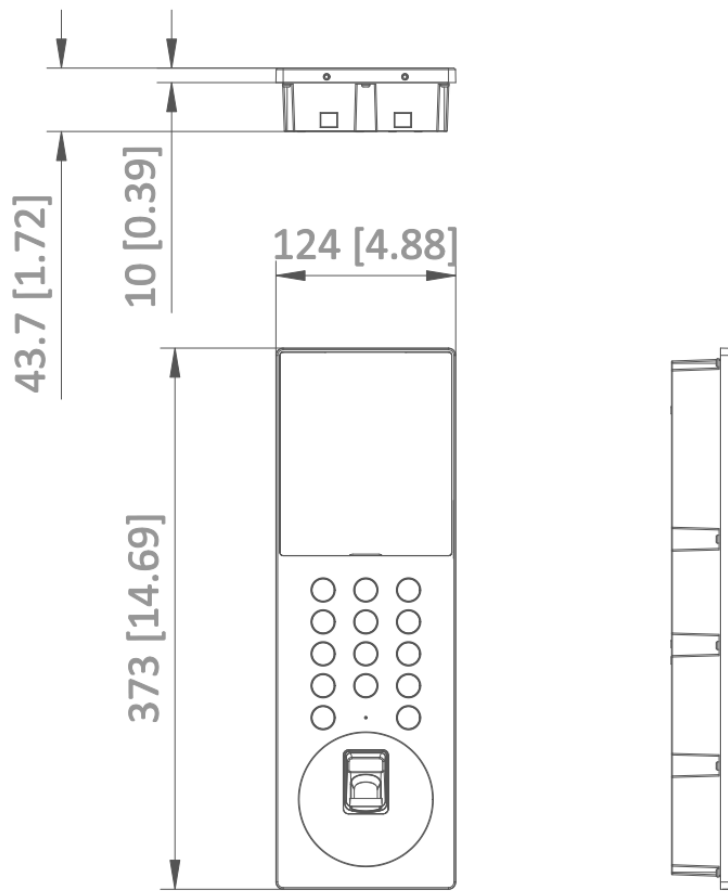

Alarm output	/
Lock control	2 relays, Max. 30 VDC, 2 A
Door contact input	1
General	
Button	Physical buttons
Installation	Flush mounting
Indicator	/
Weight	Net weight: 1.23 kg Gross weight: 1.515 kg
Protective level	IP65
Working temperature	-30 °C to 60 °C (-22 °F to 140 °F)
Working humidity	10% to 90% (no-condensing)
Dimension (W × H × D)	373 mm × 124 mm × 43.7 mm (14.69" × 4.88" × 1.72")
Power supply	12 VDC, 1.5 A
Application environment	Outdoor
Power consumption	≤ 13 W
Language	English, Arabic, European French, Russian, European Spanish, Latin American Spanish, Italian, German, Polish, Turkish, Portuguese, Brazilian Portuguese, Uzbek, Kazakh, Czech, Hungarian, Dutch, Romanian, Bulgarian, Ukrainian, Croatian, Serbian, Greek, Lithuanian, Estonian, Latvian, Norwegian, Danish, Slovenian, Slovak, Hebrew, Swedish, Finnish, Mongolian, Vietnamese, Traditional Chinese (Taiwan), Latin American Spanish

▪ Available Model

DS-KD9203-MFE6

▪ Dimension

Unit: mm [inch]

SCALE	1:1
-------	-----

- Accessory
- Optional

DS-KAD40	DS-KABD9203-RS
	

See Far, Go Further